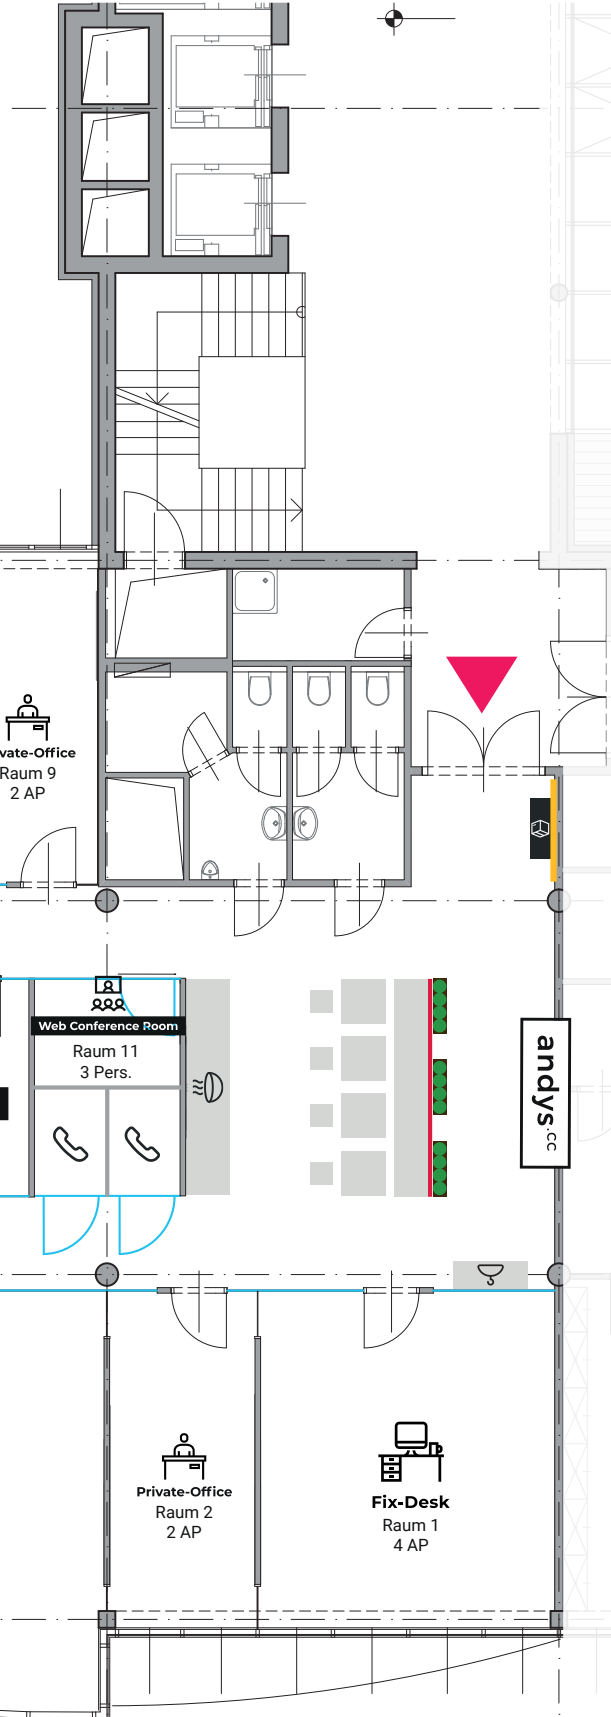

## 3100 St. Pölten Europaplatz 7, 2. Stock

Arbeitsplätze	40
Flex-Access	8
Fix-Desk	4
Private-Office	28

Private-Office  
Raum 6  
4 AP

Private-Office  
Raum 7  
2 AP

Private-Office  
Raum 8  
4 AP

Private-Office  
Raum 9  
2 AP

Flex-Access  
11 AP

Meeting Room  
Raum 10  
8 Pers.

Web Conference Room  
Raum 11  
3 Pers.

Private-Office  
Raum 5  
3 AP

Private-Office  
Raum 4  
4 AP

Private-Office  
Raum 3  
7 AP

Private-Office  
Raum 2  
2 AP

Fix-Desk  
Raum 1  
4 AP

andys<sup>.cc</sup>